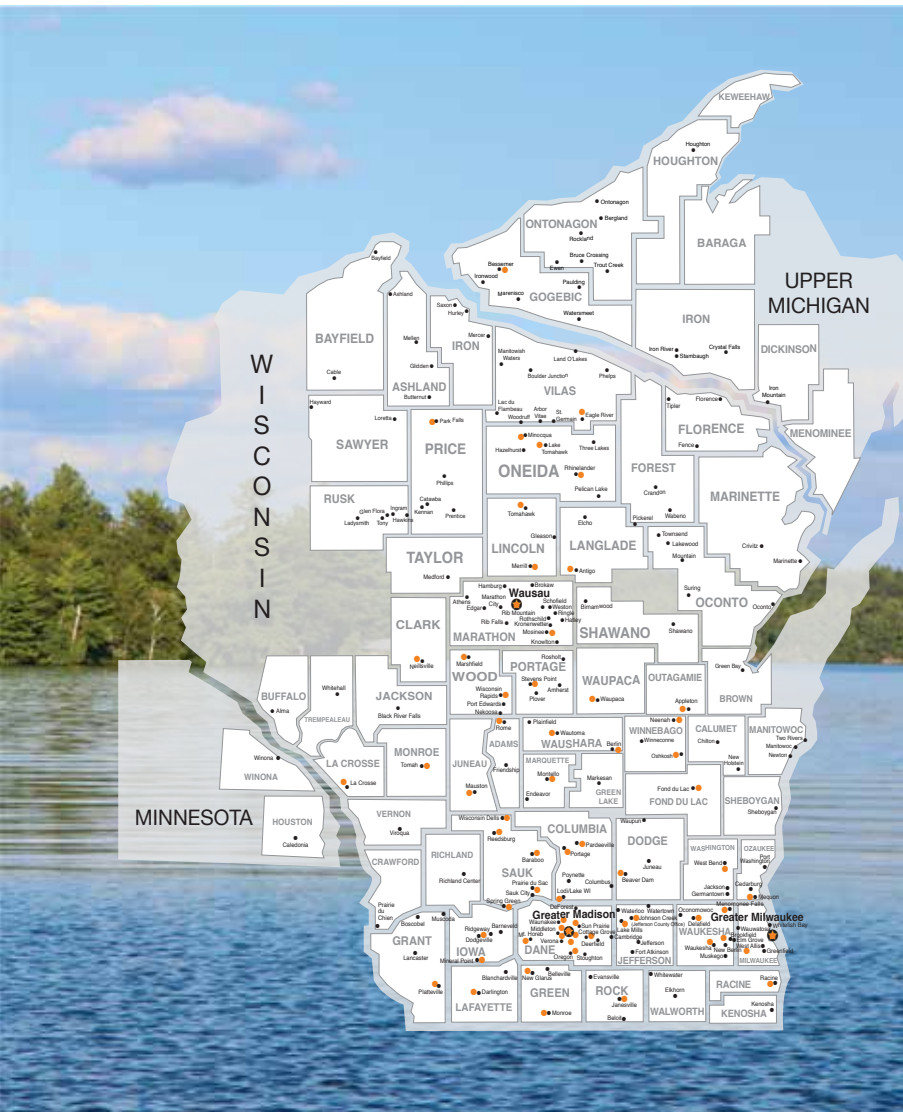

FIRSTWEBER
— REALTORS® —

The human side of real estate.™

firstweber.com

First Weber Is

EVERYWHERE

South Central & Southwest WI

- 🏠 Madison Corporate Relocation Commercial Concierge Desk
- 🏠 Fitchburg/West Madison
- 🏠 New Glarus
- 🏠 Janesville
- 🏠 Oregon
- 🏠 Jefferson County
- 🏠 Pardeeville
- 🏠 La Crosse
- 🏠 Platteville
- 🏠 Lake Mills
- 🏠 Portage
- 🏠 Beaver Dam
- 🏠 Lodi/Lake Wisconsin
- 🏠 Prairie Du Sac
- 🏠 Cambridge
- 🏠 Mauston
- 🏠 Reedsburg
- 🏠 Capitol
- 🏠 Middleton
- 🏠 Spring Green
- 🏠 Darlington
- 🏠 Mineral Point
- 🏠 Sun Prairie/East Towne
- 🏠 Dodgeville
- 🏠 Monroe
- 🏠 Tomah
- 🏠 East Madison
- 🏠 Mount Horeb
- 🏠 Waunakee
- 🏠 West Towne
- 🏠 Wisconsin Dells

Southeast & Northeast WI

- 🏠 Brookfield Corporate Commercial Concierge Desk
- 🏠 Lake Country
- 🏠 Oshkosh
- 🏠 Appleton
- 🏠 Menomonee Falls
- 🏠 Racine
- 🏠 Berlin
- 🏠 Mequon
- 🏠 Waukesha
- 🏠 Brookfield/Elm Grove
- 🏠 Metro South
- 🏠 Waupaca
- 🏠 Fond du Lac
- 🏠 Neenah
- 🏠 Wautoma
- 🏠 North Shore
- 🏠 West Bend

Central, Northwoods, West Central WI & Upper MI

- 🏠 Antigo
- 🏠 Park Falls
- 🏠 Bessemer
- 🏠 Rhinelander
- 🏠 Eagle River
- 🏠 Rome Lakes
- 🏠 Marshfield
- 🏠 Stevens Point
- 🏠 Merrill
- 🏠 Tomahawk
- 🏠 Minocqua
- 🏠 Wausau
- 🏠 Mosinee
- 🏠 Wisconsin Rapids
- 🏠 Neillsville